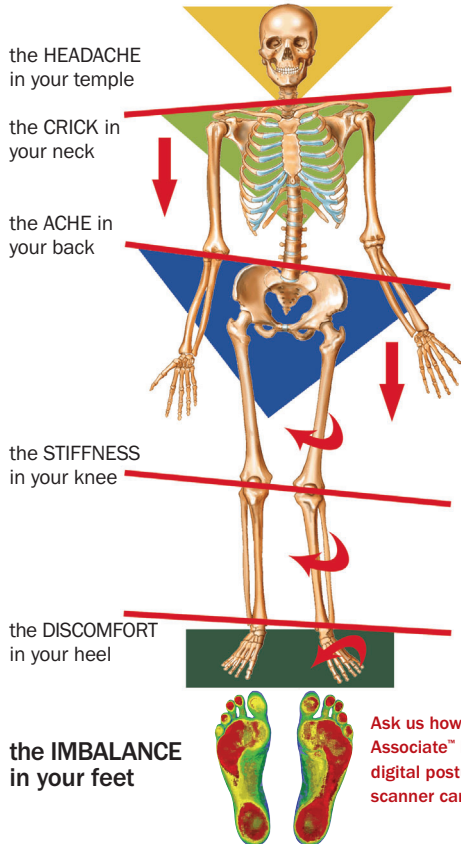

# it's a chain reaction

Ask us how our Associate™ Platinum digital posture foot scanner can help you!

**Your whole body needs proper support from the ground up.** Injury, aging, or stressful activities can all cause a misalignment in your spine which triggers different symptoms throughout your body. Chiropractic adjustments and Foot Levelers' custom-made Spinal Pelvic Stabilizers help bring your body back to its natural state of alignment. Stabilizers — a unique form of in-shoe orthotics — help hold your chiropractic adjustments in place and reduce skeletal stress and pain. And our office utilizes the Associate™ Platinum digital scanner, which is the fastest, most accurate, and most advanced method of processing your Stabilizer order. Call us today to find out how we can help improve your total body wellness — from head to toe!